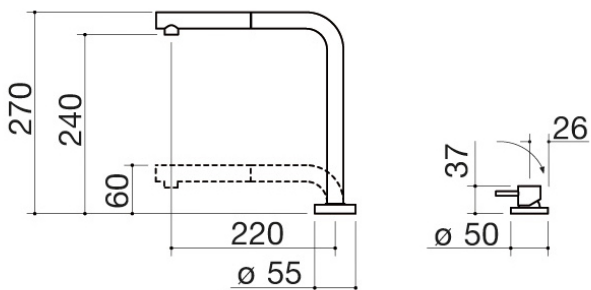

B_Open Telescopic mixer tap

with remote control and pull-out spray head

1RUBMBOA

Description

- pull-out spray head
- ceramic disc cartridge
- tap rotation: 360°
- minimum height: 60 mm
- tap base: \varnothing 55 mm
- control base: \varnothing 50 mm
- tap hole: \varnothing 35 mm
- control hole: \varnothing 35 mm

Plus

Detailed Features

Tap with 360° rotation

Barazza taps feature a 360° tap rotation for maximum flexibility during use.

Telescopic tap

Barazza telescopic taps can be positioned and hidden at worktop level.