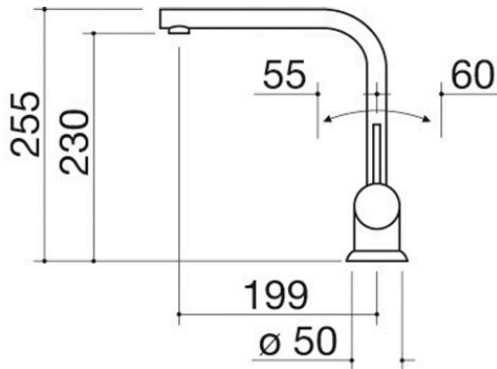

B_Fast mixer tap

1RUBMFSC

Description

- ceramic disc cartridge
- tap rotation: 360°
- tap base: \varnothing 50 mm
- tap hole: \varnothing 35 mm

Plus

Detailed Features

Tap with 360° rotation

Barazza taps feature a 360° tap rotation for maximum flexibility during use.