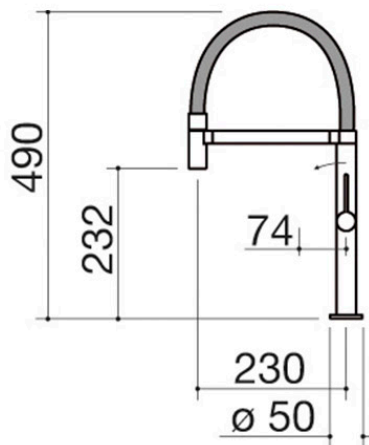

## Description

- ceramic disc cartridge
- tap rotation: 360°
- tap base:  $\varnothing$  50 mm
- tap hole:  $\varnothing$  35 mm