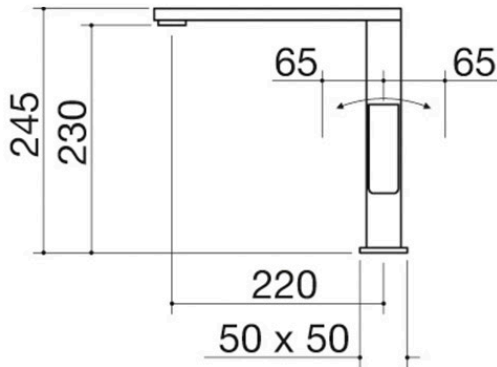

Lab In mixer tap

1RUBMLBI

Description

- ceramic disc cartridge
- tap rotation: 360°
- tap base: 50x50 mm
- tap hole: \varnothing 35 mm

Plus

Detailed Features

Tap with 360° rotation

Barazza taps feature a 360° tap rotation for maximum flexibility during use.