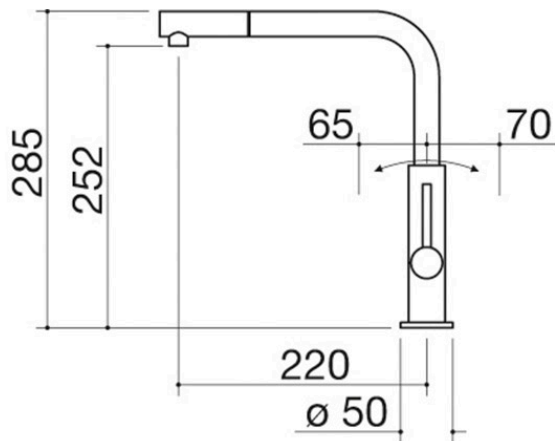

Officina Shower mixer tap

with pull-out spray head

1RUBMOF1C

Description

- pull-out spray head
- ceramic disc cartridge
- tap rotation: 360°
- tap base: \varnothing 50 mm
- tap hole: \varnothing 35 mm

Plus

Detailed Features

Tap with 360° rotation

Barazza taps feature a 360° tap rotation for maximum flexibility during use.

Pull-out spray

The independent pull-out spray, placed next to the tap, provides more powerful and efficient cleaning.