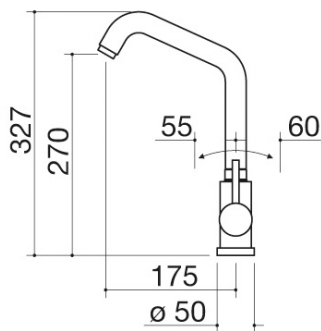

Select Two mixer tap

1RUBMS2

Description

- ceramic disc cartridge
- tap rotation: 360°
- tap base: \varnothing 50 mm
- tap hole: \varnothing 35 mm

Plus

Detailed Features

Tap with 360° rotation

Barazza taps feature a 360° tap rotation for maximum flexibility during use.