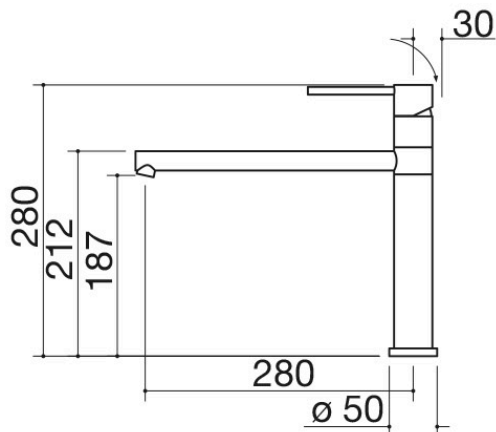

## Description

- ceramic disc cartridge
- tap rotation: 360°
- tap base:  $\varnothing$  50 mm
- tap hole:  $\varnothing$  35 mm