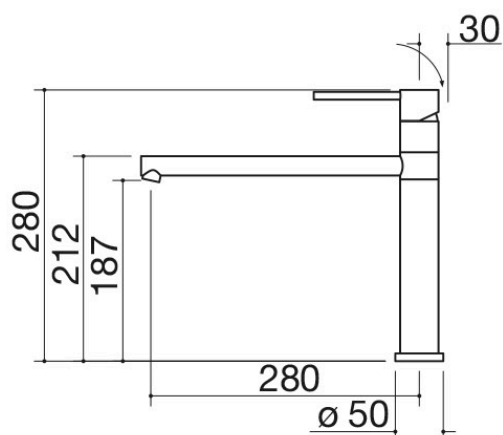

Max Steel mixer tap

1RUBMXS

Description

- ceramic disc cartridge
- tap rotation: 360°
- tap base: \varnothing 50 mm
- tap hole: \varnothing 35 mm

Plus

Detailed Features

Tap with 360° rotation

Barazza taps feature a 360° tap rotation for maximum flexibility during use.

Pull-out spray

The independent pull-out spray, placed next to the tap, provides more powerful and efficient cleaning.

Related Products

1RUBMD1

1RUBMLBI

1RUBMS2

1RUBEVD