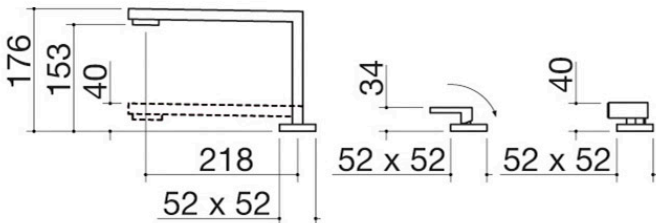

## Description

- ceramic disc cartridge
- tap rotation: 360°
- minimum height: 40 mm
- tap base: 52x52 mm
- control base: 52x52 mm
- spray head base: 52x52 mm
- tap hole:  $\varnothing$  35 mm
- control hole:  $\varnothing$  35 mm
- spray head hole:  $\varnothing$  35 mm