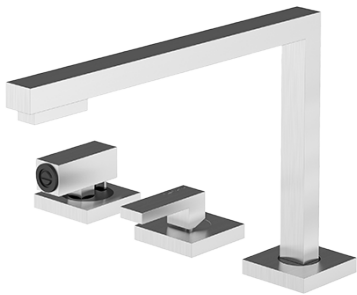

# Mizu Kit Telescopic mixer tap

with remote control and pull-out spray head

1RUBMZK

## Description

- ceramic disc cartridge
- tap rotation: 360°
- minimum height: 40 mm
- tap base: 52x52 mm
- control base: 52x52 mm
- spray head base: 52x52 mm
- tap hole:  $\varnothing$  35 mm
- control hole:  $\varnothing$  35 mm
- spray head hole:  $\varnothing$  35 mm

## Detailed Features

Tap with 360° rotation

Barazza taps feature a 360° tap rotation for maximum flexibility during use.

Pull-out spray

The independent pull-out spray, placed next to the tap, provides more powerful and efficient cleaning.

Telescopic tap

Barazza telescopic taps can be positioned and hidden at worktop level.

Remote control

Barazza taps feature remote control with a separate knob for water flow adjustment.