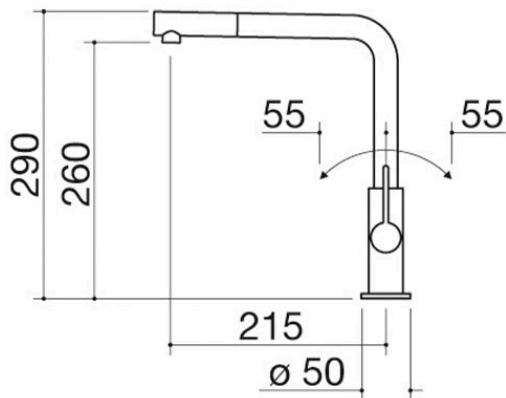

Soul Shower mixer tap

with pull-out spray head

1RUBSODB

Description

- pull-out spray head
- ceramic disc cartridge
- tap rotation: 360°
- tap base: \varnothing 50 mm
- tap hole: \varnothing 35 mm

SEE OTHER AVAILABLE DESIGNS:

1RUBSODG

Plus

Detailed Features

Tap with 360° rotation

Barazza taps feature a 360° tap rotation for maximum flexibility during use.

Pull-out spray

The independent pull-out spray, placed next to the tap, provides more powerful and efficient cleaning.