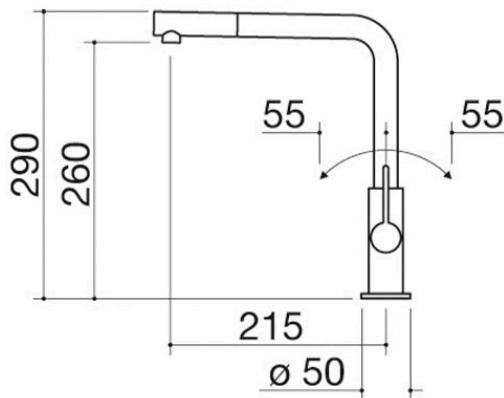

Soul Shower mixer tap

with pull-out spray head

1RUBSODG

Description

- pull-out spray head
- ceramic disc cartridge
- tap rotation: 360°
- tap base: \varnothing 50 mm
- tap hole: \varnothing 35 mm

SEE OTHER AVAILABLE DESIGNS: