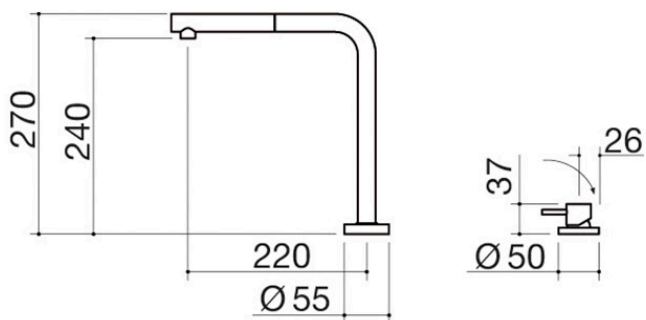

### Description

- pull-out spray head
- ceramic disc cartridge
- tap rotation: 360°
- tap base:  $\varnothing$  55 mm
- control base:  $\varnothing$  50 mm
- tap hole:  $\varnothing$  35 mm
- control hole:  $\varnothing$  35 mm