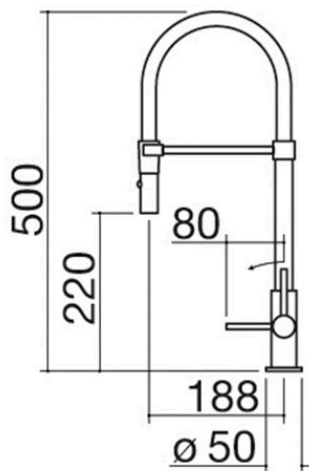

Spring One mixer tap

with double delivery spray head

1RUBSP1

Description

- double delivery spray head
- ceramic disc cartridge
- tap rotation: 360°
- tap base: \varnothing 50 mm
- tap hole: \varnothing 35 mm

Plus

Detailed Features

Tap with 360° rotation

Barazza taps feature a 360° tap rotation for maximum flexibility during use.

Pull-out spray

The independent pull-out spray, placed next to the tap, provides more powerful and efficient cleaning.