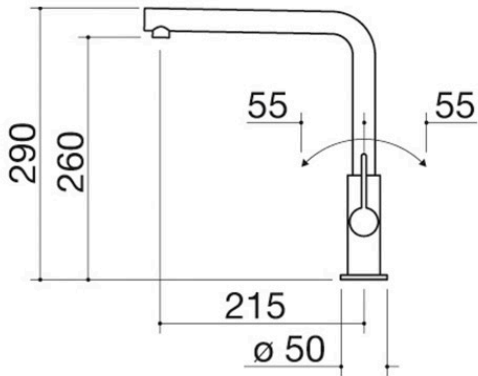

Unique Two mixer tap

1RUBUN2

Description

- ceramic disc cartridge
- tap rotation: 360°
- tap base: \varnothing 50 mm
- tap hole: \varnothing 35 mm

Plus

Detailed Features

Tap with 360° rotation

Barazza taps feature a 360° tap rotation for maximum flexibility during use.