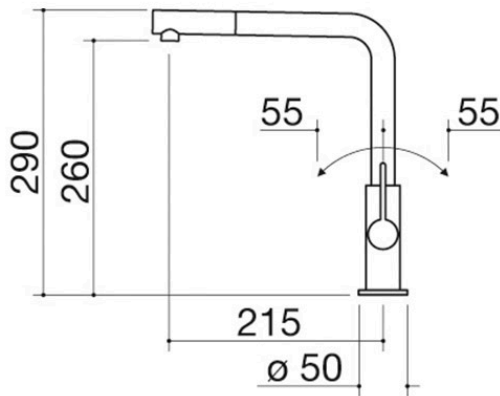

Unique Two Shower mixer tap with pull-out spray head

1RUBUN2D

Description

- pull-out spray head
- ceramic disc cartridge
- tap rotation: 360°
- tap base: \varnothing 50 mm
- tap hole: \varnothing 35 mm

Plus

Detailed Features

Tap with 360° rotation

Barazza taps feature a 360° tap rotation for maximum flexibility during use.

Pull-out spray

The independent pull-out spray, placed next to the tap, provides more powerful and efficient cleaning.