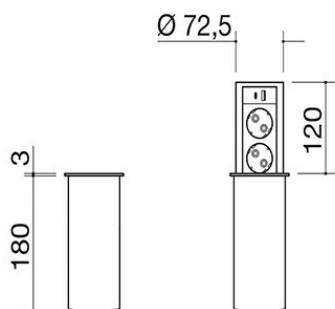

Black Matt pull-out socket tower

built-in

1TPKM

Description

- 2 Schuko sockets
- 2 USB ports (1 type A, 1 type C)
- dimensions: \varnothing 90 mm
- \varnothing 82 mm cut out

SEE OTHER AVAILABLE DESIGNS:

1TPKP