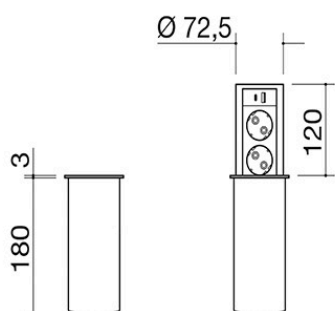

# Black Power pull-out socket tower

**built-in**

1TPKP

## Description

- 2 Schuko sockets
- + 2 USB ports (1 type A, 1 type C)
- + induction charger
- dimensions:  $\varnothing$  90 mm
- $\varnothing$  82 mm cut out

SEE OTHER AVAILABLE DESIGNS:

1TPS

1TPKM