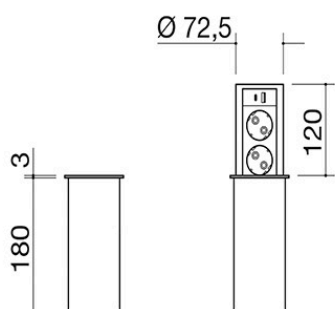

Steel pull-out power socket tower

built-in

1TPS

Description

- 2 Schuko sockets
- 2 USB ports (1 type A, 1 type C)
- dimensions: \varnothing 90 mm
- \varnothing 82 mm cut out

SEE OTHER AVAILABLE DESIGNS:

1TPKP