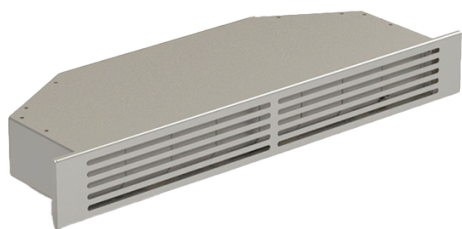

Plinth grille for Zero Advance hob outlet

1UZA

Description

Related Products

1TMZ1

1TMZ2

1KRLMZ

1CQI