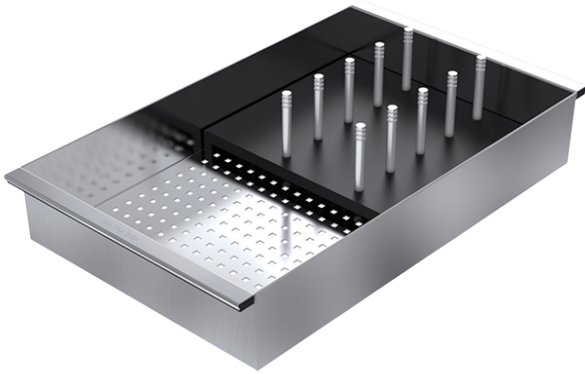

AISI 304 stainless steel colander with removable black HPL draining rack

1VSFX

Description

Related Accessories

1VSFX

Related Products

1TMZ1

1TMZ2