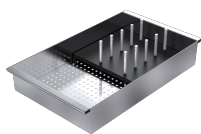

AISI 304 stainless steel colander with removable black HPL draining rack

1VSFX

Description

Related Accessories

1VSFX

Related Products

1TMZ1

1TMZ2