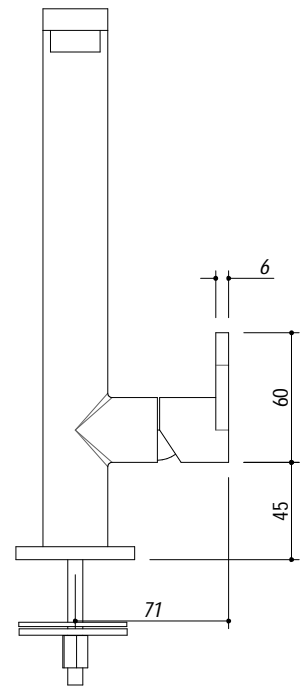

1RUBMBF1C

DESCRIZIONE Rubinetto Miscelatore B-FREE ONE
DESCRIPTION B-FREE ONE mixer tap

PESO LORDO 2.6 kg
GROSS WEIGHT

DIMENSIONI IMBALLO 430x270x70 mm
PACKAGING DIMENSIONS

1RUBMBF1C CROMATO CHROMED

- Cartuccia: dischi ceramici (Ceramic disc cartridge)
- Rotazione canna: 360° (Top rotation: 360°)
- Base rubinetto: \varnothing 50 mm (Tap Base)
- Foro Rubinetto: \varnothing 35 mm (Tap Hole)
- Portata media: 8.7 litri / min (Average Flow: 8.7 l/min)

SCALA DISEGNO
DRAWING SCALE

1:3.5

TUTTE LE MISURE IN mm
ALL MEASURES IN mm

TOLLERANZA LINEARE: \pm 0.5 mm
LINEAR TOLLERANCE

TOLLERANZA ANGOLARE: \pm 0.2°
ANGULAR TOLLERANCE