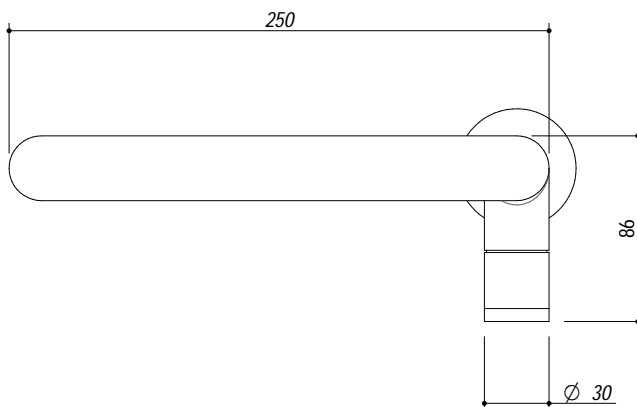

1RUBMBF1C

DESCRIZIONE Rubinetto Miscelatore B-FREE ONE
DESCRIPTION B-FREE ONE mixer tap

PESO LORDO 2.6 kg
GROSS WEIGHT

DIMENSIONI IMBALLO 430x270x70 mm
PACKAGING DIMENSIONS

1RUBMBF1C CROMATO CHROMED

- Cartuccia: dischi ceramici (Ceramic disc cartridge)
- Rotazione canna: 360° (Top rotation: 360°)
- Base rubinetto: \varnothing 50 mm (Tap Base)
- Foro Rubinetto: \varnothing 35 mm (Tap Hole)
- Portata media: 8.7 litri / min (Average Flow: 8.7 l/min)

SCALA DISEGNO
DRAWING SCALE

1:3.5

TUTTE LE MISURE IN mm
ALL MEASURES IN mm

TOLLERANZA LINEARE: \pm 0.5 mm
LINEAR TOLLERANCE

TOLLERANZA ANGOLARE: \pm 0.2°
ANGULAR TOLLERANCE