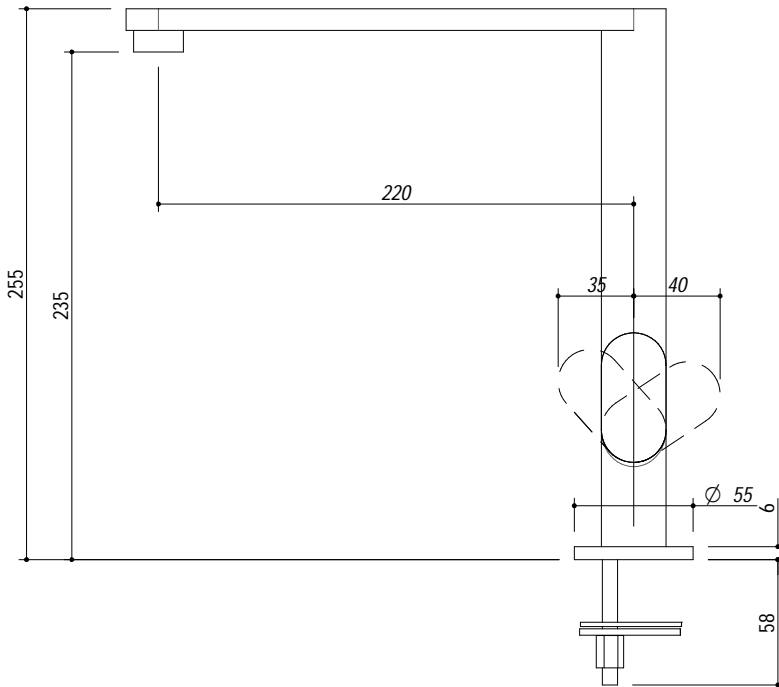

1RUBMBF1C

DESCRIZIONE Rubinetto Miscelatore B-FREE ONE
DESCRIPTION B-FREE ONE mixer tap

PESO LORDO 2.6 kg
GROSS WEIGHT

DIMENSIONI IMBALLO 430x270x70 mm
PACKAGING DIMENSIONS

1RUBMBF1C CROMATO CHROMED

- Cartuccia: dischi ceramici (Ceramic disc cartridge)
- Rotazione canna: 360° (Top rotation: 360°)
- Base rubinetto: \varnothing 50 mm (Tap Base)
- Foro Rubinetto: \varnothing 35 mm (Tap Hole)
- Portata media: 8.7 litri / min (Average Flow: 8.7 l/min)

SCALA DISEGNO
DRAWING SCALE

1:3.5

TUTTE LE MISURE IN mm
ALL MEASURES IN mm

TOLLERANZA LINEARE: \pm 0.5 mm
LINEAR TOLLERANCE

TOLLERANZA ANGOLARE: \pm 0.2°
ANGULAR TOLLERANCE