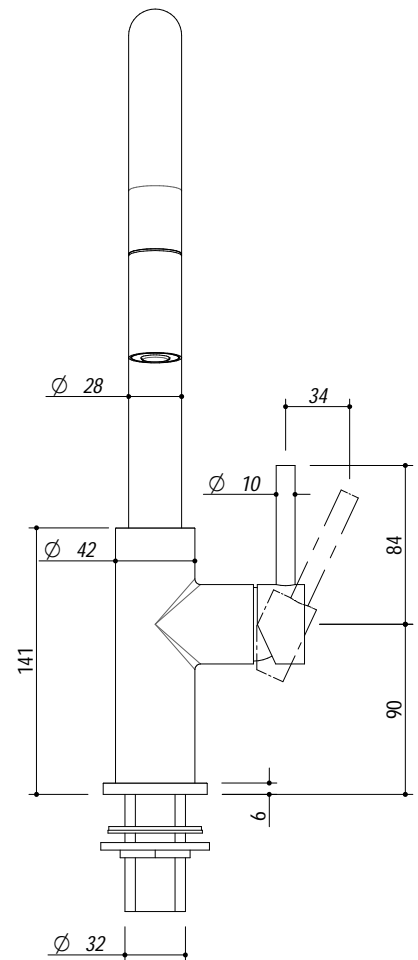

SCALA DISEGNO 1:4
DRAWING SCALE

TUTTE LE MISURE IN mm
ALL MEASURES IN mm

TOLLERANZA LINEARE: ± 0.5 mm
LINEAR TOLERANCE

TOLLERANZA ANGOLARE: $\pm 0.2^\circ$
ANGULAR TOLERANCE

PER QUALSIASI CONTESTAZIONE SI FARA' RIFERIMENTO ESCLUSIVAMENTE A QUESTO DISEGNO
For any dispute the company will refer exclusively to this drawing