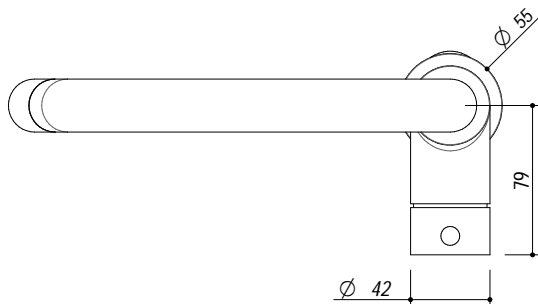

SCALA DISEGNO 1:4
DRAWING SCALE

TUTTE LE MISURE IN mm
ALL MEASURES IN mm

TOLLERANZA LINEARE: ± 0.5 mm
LINEAR TOLERANCE

TOLLERANZA ANGOLARE: $\pm 0.2^\circ$
ANGULAR TOLERANCE

PER QUALSIASI CONTESTAZIONE SI FARA' RIFERIMENTO ESCLUSIVAMENTE A QUESTO DISEGNO
For any dispute the company will refer exclusively to this drawing