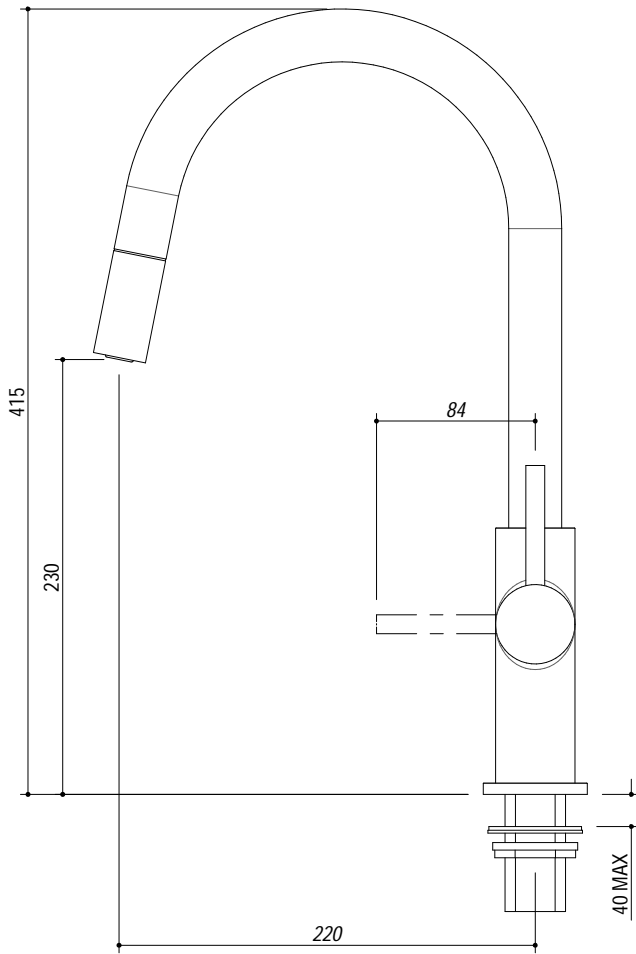

SCALA DISEGNO 1:4
DRAWING SCALE

TUTTE LE MISURE IN mm
ALL MEASURES IN mm

TOLLERANZA LINEARE: ± 0.5 mm
LINEAR TOLERANCE

TOLLERANZA ANGOLARE: $\pm 0.2^\circ$
ANGULAR TOLERANCE

PER QUALSIASI CONTESTAZIONE SI FARA' RIFERIMENTO ESCLUSIVAMENTE A QUESTO DISEGNO
For any dispute the company will refer exclusively to this drawing