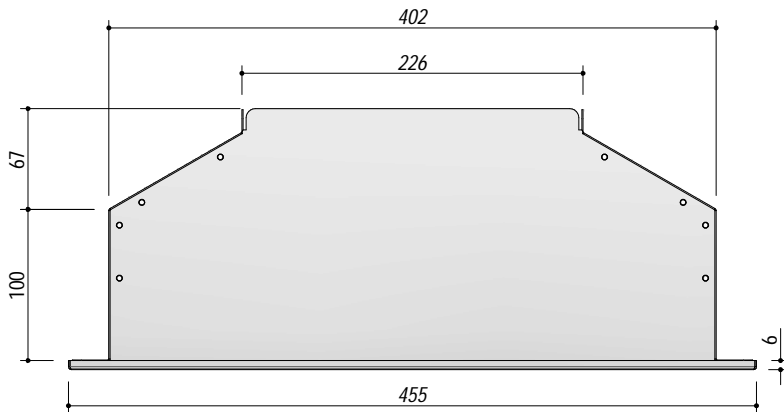

**1UZA**

**DESCRIZIONE** Griglia zoccolo uscita piano Zero Advance  
**DESCRIPTION** Zero Advance hob plinth grille

**PESO LORDO** 1.7 KG  
**GROSS WEIGHT**

**DIMENSIONI IMBALLO** 510 x 260 x 125 mm  
**PACKAGING DIMENSIONS**

**SCALA DISEGNO** 1:5  
**DRAWING SCALE**

**TUTTE LE MISURE IN mm**  
**ALL MEASURES IN mm**

**TOLLERANZA LINEARE:** ± 0.5 mm  
**LINEAR TOLLERANCE**

**TOLLERANZA ANGOLARE:** ± 0.2 °  
**ANGULAR TOLLERANCE**