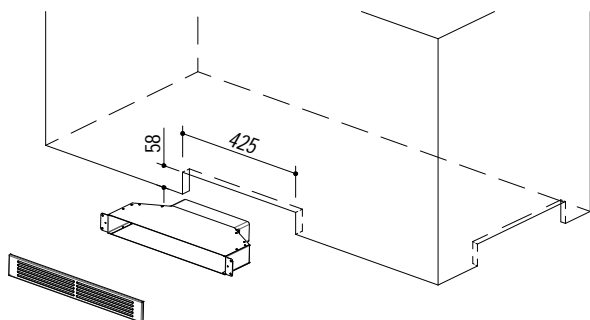

SCALA DISEGNO 1:5
DRAWING SCALE

TUTTE LE MISURE IN mm
ALL MEASURES IN mm

TOLLERANZA LINEARE: ± 0.5 mm
LINEAR TOLLERANCE

TOLLERANZA ANGOLARE: ± 0.2 °
ANGULAR TOLLERANCE

FORO DI INSTALLAZIONE
CUT-OUT FOR INSTALLATION