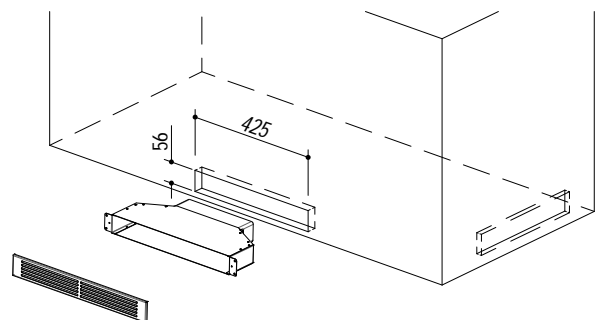

1:20

FORO DI INSTALLAZIONE
CUT-OUT FOR INSTALLATION