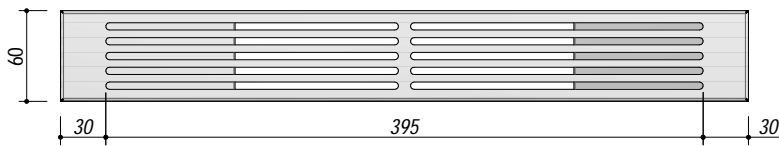

**1UZA**

**DESCRIZIONE** Griglia zoccolo uscita piano Zero Advance  
**DESCRIPTION** Zero Advance hob plinth grille

**PESO LORDO** 1.7 KG  
**GROSS WEIGHT**

**DIMENSIONI IMBALLO** 510 x 260 x 125 mm  
**PACKAGING DIMENSIONS**

**SCALA DISEGNO** 1:5  
**DRAWING SCALE**

**TUTTE LE MISURE IN mm**  
**ALL MEASURES IN mm**

**TOLLERANZA LINEARE:** ± 0.5 mm  
**LINEAR TOLLERANCE**

**TOLLERANZA ANGOLARE:** ± 0.2 °  
**ANGULAR TOLLERANCE**